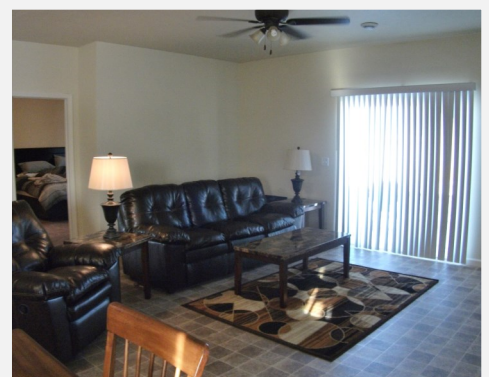

Shanel Hannesson

701-833-9718

Shanel@minothomes.com

Ashleigh Collins

701-240-2608

Ashleigh@minothomes.com