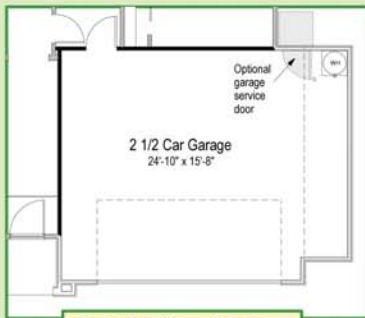

## The Sunflower

*Traditional Elevation*

*Spanish Elevation*

*Master Bath Sink*

*Optional Bedroom*

*2 1/2 Car Option*

*Optional Study*

*Floor Plan - 1667*

*1667 Square Feet*

*One Story*

*3 Bedroom*

*2 Bath*

*Optional Study*

*Optional 4th Bedroom*

*Optional 2 1/2 Car Garage*

*Optional Double sink in Master Bath*